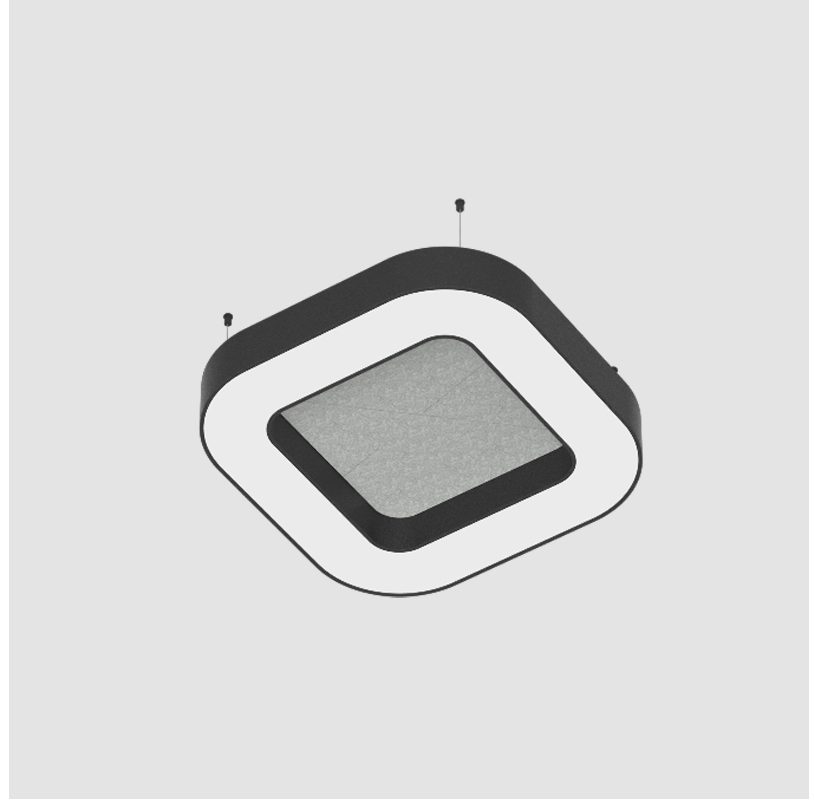

GENERAL

Series: Quantum Acoustic
Brand: Prolicht
Division: Architectural
Mounting Type: Suspension
Mounting Location: Ceiling
Subcategory: Acoustic

PHYSICAL

Shape: Round
Length (mm): 800
Length (in): 31 1/2
Width (mm): 800
Width (in): 31 1/2
Height (mm): 120
Height (in): 4 3/4
Light Distribution: Direct
Diffuser: PMMA - Opal / Micro-Prism
Fixture Finish: SSR / BKV / CWI / CRY / HAB / UFT / ITA / RUA / FTG / MYG / LOD / PUS / FRO / FUP / KIA / POP / BLS / SPG / MEY / GOH / GUM / CHC / COM / ABZ / JAG / OBR / MOS / ROR
Accent Finish: ANC / ASH / BNA / BTC / BZE / CEL / EGG / EVG / FOG / FOS / FST / FUA / IRI / IRO / KHA / LIC / LIM / MER / MSN / MUS / ONX / PEA / PLU / POL / PPY / RAY / ROY / RST / STE / SWD / TAN / TAU
Fixture Material: Aluminum
Cable Details: 2 000mm / 78 3/4" or 6 000mm / 236 1/4" Transparent Cable

ELECTRICAL

Lamp Type: LED (Zhaga Standard)
Input Wattage (W): 118
Total Output Wattage (W): 107.3
Dimming: Non-Dimmable
Driver Included: Yes
Driver Location: Integrated
Driver Type: Constant Current - Universal
Driver Class: Class 2
Input Voltage (V): 120 - 277

LED

Color Temperature (*K): 2700 / 3000 / 3500 / 4000
Max. Delivered Lumen (lm): 3319 / 3435 / 4034 / 3493
Nominal Lumen (lm): 5107 / 5285 / 6206 / 5373
CRI: >90 CRI
Lamp Life (hrs): 50000

OPTICAL

RATINGS AND CERTIFICATIONS

Certified By: CSA Certified to UL and CSA Standards
IP rating: IP20