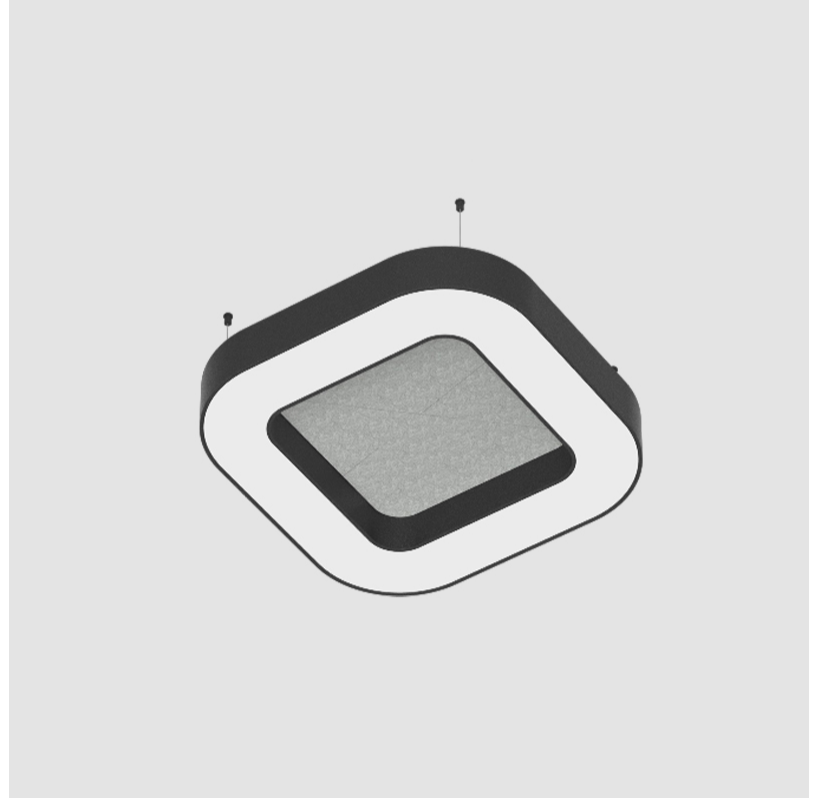

base number   LED Dimming   Color Temperature   Finishes (Diamond)   Finish Options   Diffuser Options   Cable Length

1. To build a product code in our configurator select the specify button on the base model # product page
2. To build a manual product code on this datasheet choose from the options listed below in blue font and add the suffix to the base model #

GENERAL

Series: Quantum Acoustic
Brand: Prolicht
Division: Architectural
Mounting Type: Suspension
Mounting Location: Ceiling
Subcategory: Acoustic

PHYSICAL

Shape: Round
Length (mm): 800
Length (in): 31 1/2
Width (mm): 800
Width (in): 31 1/2
Height (mm): 120
Height (in): 4 3/4
Light Distribution: Direct
Diffuser: PMMA - Opal / Micro-Prism
Fixture Finish: SSR / BKV / CWI / CRY / HAB / UFT / ITA / RUA / FTG / MYG / LOD / PUS / FRO / FUP / KIA / POP / BLS / SPG / MEY / GOH / GUM / CHC / COM / ABZ / JAG / OBR / MOS / ROR
Accent Finish: ANC / ASH / BNA / BTC / BZE / CEL / EGG / EVG / FOG / FOS / FST / FUA / IRI / IRO / KHA / LIC / LIM / MER / MSN / MUS / ONX / PEA / PLU / POL / PPY / RAY / ROY / RST / STE / SWD / TAN / TAU
Fixture Material: Aluminum
Cable Details: 2 000mm / 78 3/4" or 6 000mm / 236 1/4" Transparent Cable

ELECTRICAL

Lamp Type: LED (Zhaga Standard)
Input Wattage (W): 58.7

LED

Color Temperature (°K): 2700 / 3000 / 3500 / 4000
Max. Delivered Lumen (lm): Max 6423
Nominal Lumen (lm): Max 8759
CRI: >90 CRI
Lamp Life (hrs): 50000

OPTICAL

RATINGS AND CERTIFICATIONS

Certified By: CSA Certified to UL and CSA Standards
IP rating: IP20