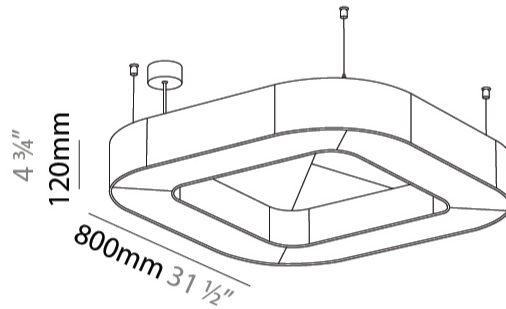

GENERAL

Series: Quantum Acoustic
Brand: Prolicht
Division: Architectural
Mounting Type: Suspension
Mounting Location: Ceiling
Subcategory: Acoustic

PHYSICAL

Shape: Round
Length (mm): 800
Length (in): 31 1/2
Width (mm): 800
Width (in): 31 1/2
Height (mm): 120
Height (in): 4 3/4
Light Distribution: Direct
Diffuser: PMMA - Opal / Micro-Prism
Fixture Finish: SSR / BKV / CWI / CRY / HAB / UFT / ITA / RUA / FTG / MYG / LOD / PUS / FRO / FUP / KIA / POP / BLS / SPG / MEY / GOH / GUM / CHC / COM / ABZ / JAG / OBR / MOS / ROR
Accent Finish: ANC / ASH / BNA / BTC / BZE / CEL / EGG / EVG / FOG / FOS / FST / FUA / IRI / IRO / KHA / LIC / LIM / MER / MSN / MUS / ONX / PEA / PLU / POL / PPY / RAY / ROY / RST / STE / SWD / TAN / TAU
Fixture Material: Aluminum
Cable Details: 2 000mm / 78 3/4" or 6 000mm / 236 1/4" Transparent Cable

ELECTRICAL

Lamp Type: LED (Zhaga Standard)
Input Wattage (W): 118
Total Output Wattage (W): 107.3
Dimming: Non-Dimmable
Driver Included: Yes
Driver Location: Integrated
Driver Type: Constant Current - Universal
Driver Class: Class 2
Input Voltage (V): 120 - 277

LED

Color Temperature (*K): 2700 / 3000 / 3500 / 4000
Max. Delivered Lumen (lm): 3319 / 3435 / 4034 / 3493
Nominal Lumen (lm): 5107 / 5285 / 6206 / 5373
CRI: >90 CRI
Lamp Life (hrs): 50000

OPTICAL

RATINGS AND CERTIFICATIONS

Certified By: CSA Certified to UL and CSA Standards
IP rating: IP20